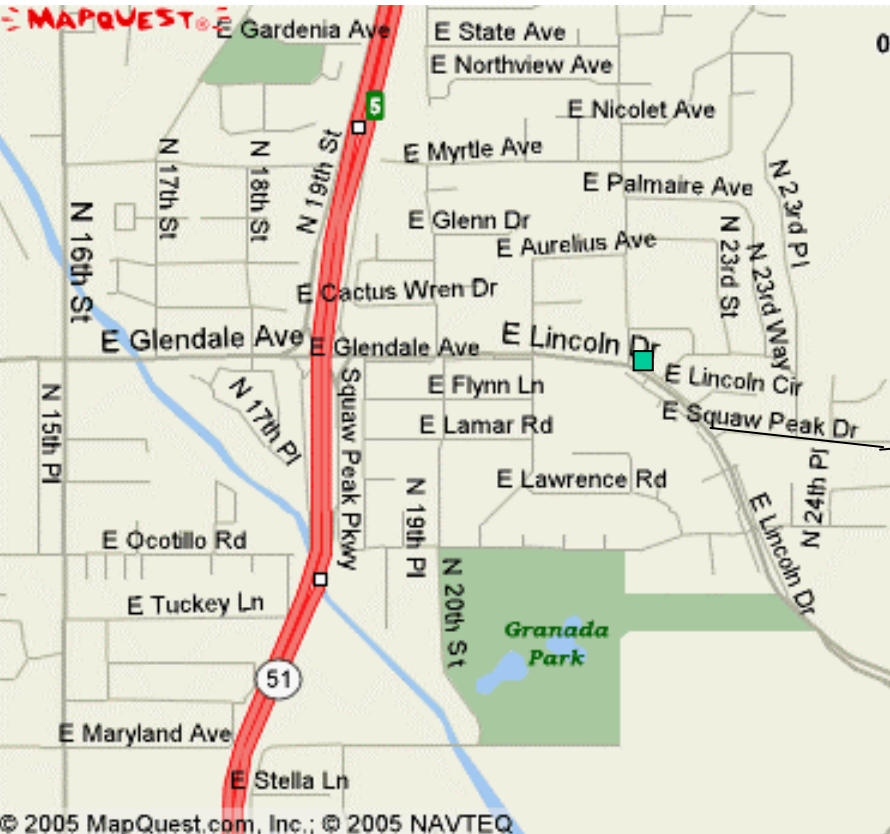

MAP

6:30 A.M. - Sunrise Ceremony

Piestewa Peak, Apache Ramada (last ramada)

**Road to the peak & ramada is off Lincoln Drive
(Glendale Avenue) around 22nd. Street**

Phoenix, Arizona

North

**Apache
Ramada**